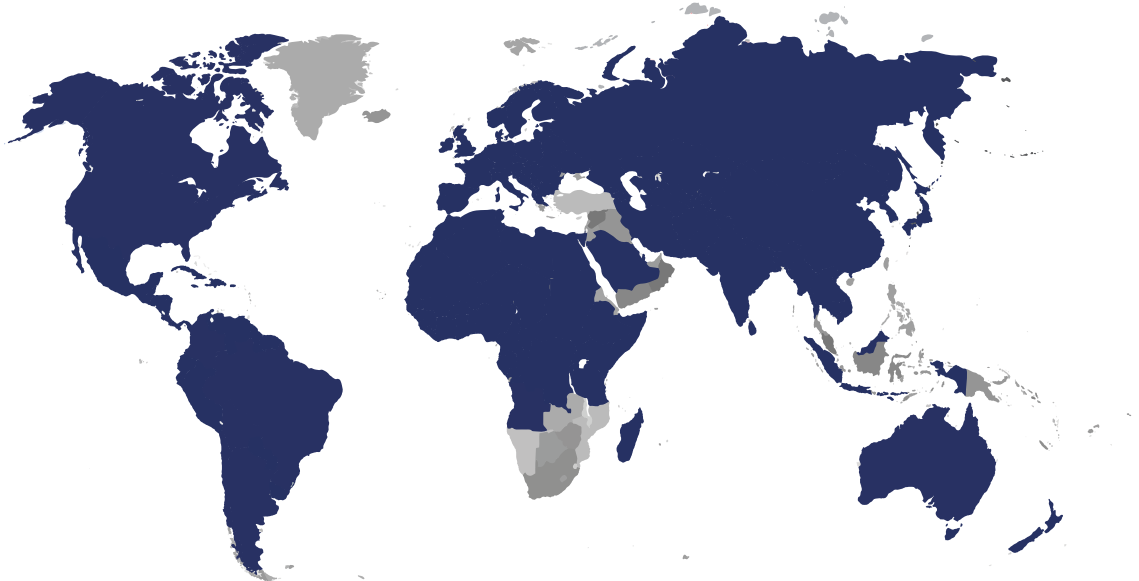

Our Audience Around the Globe

Please note: All statistics are provided by 3rd party services and as such Lone Star cannot be responsible for their accuracy.
The statistics on this page were as of 3.16.17