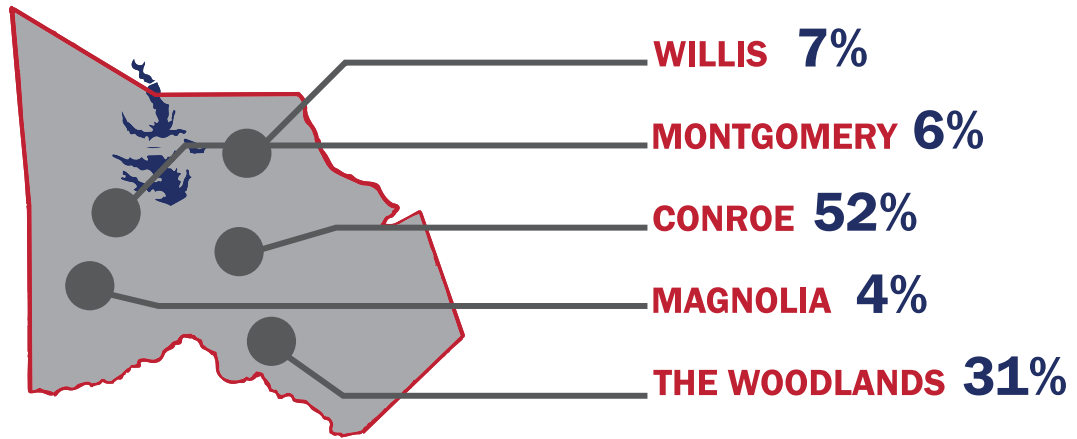

Our Audience

Where our Audience is

Montgomery County Audience on our podcast/youtube.com
& irlonestar.com