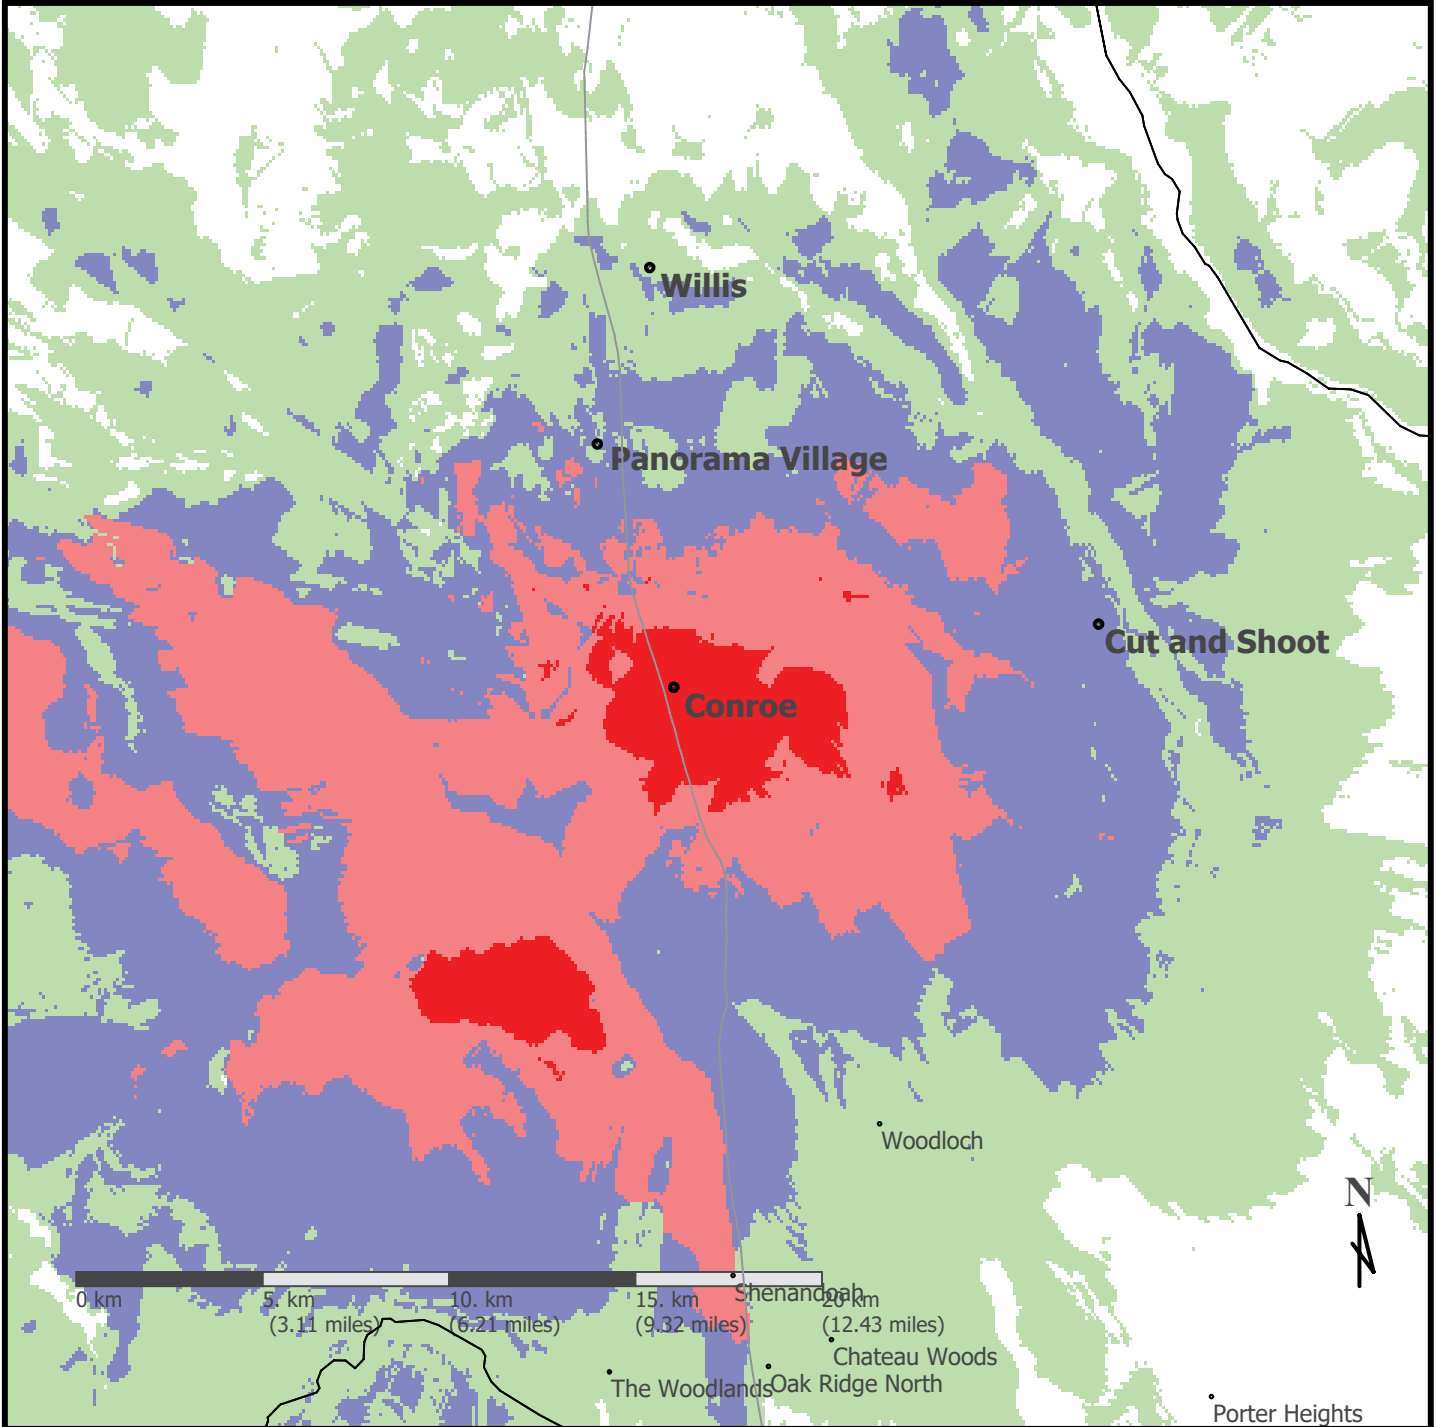

# Conroe's FM ~ 104.5/106.1 Coverage Area

*Listeners can access Lone Star Community Radio through their FM tuner!*

Map Provided by FM Expansion Group, LLC.